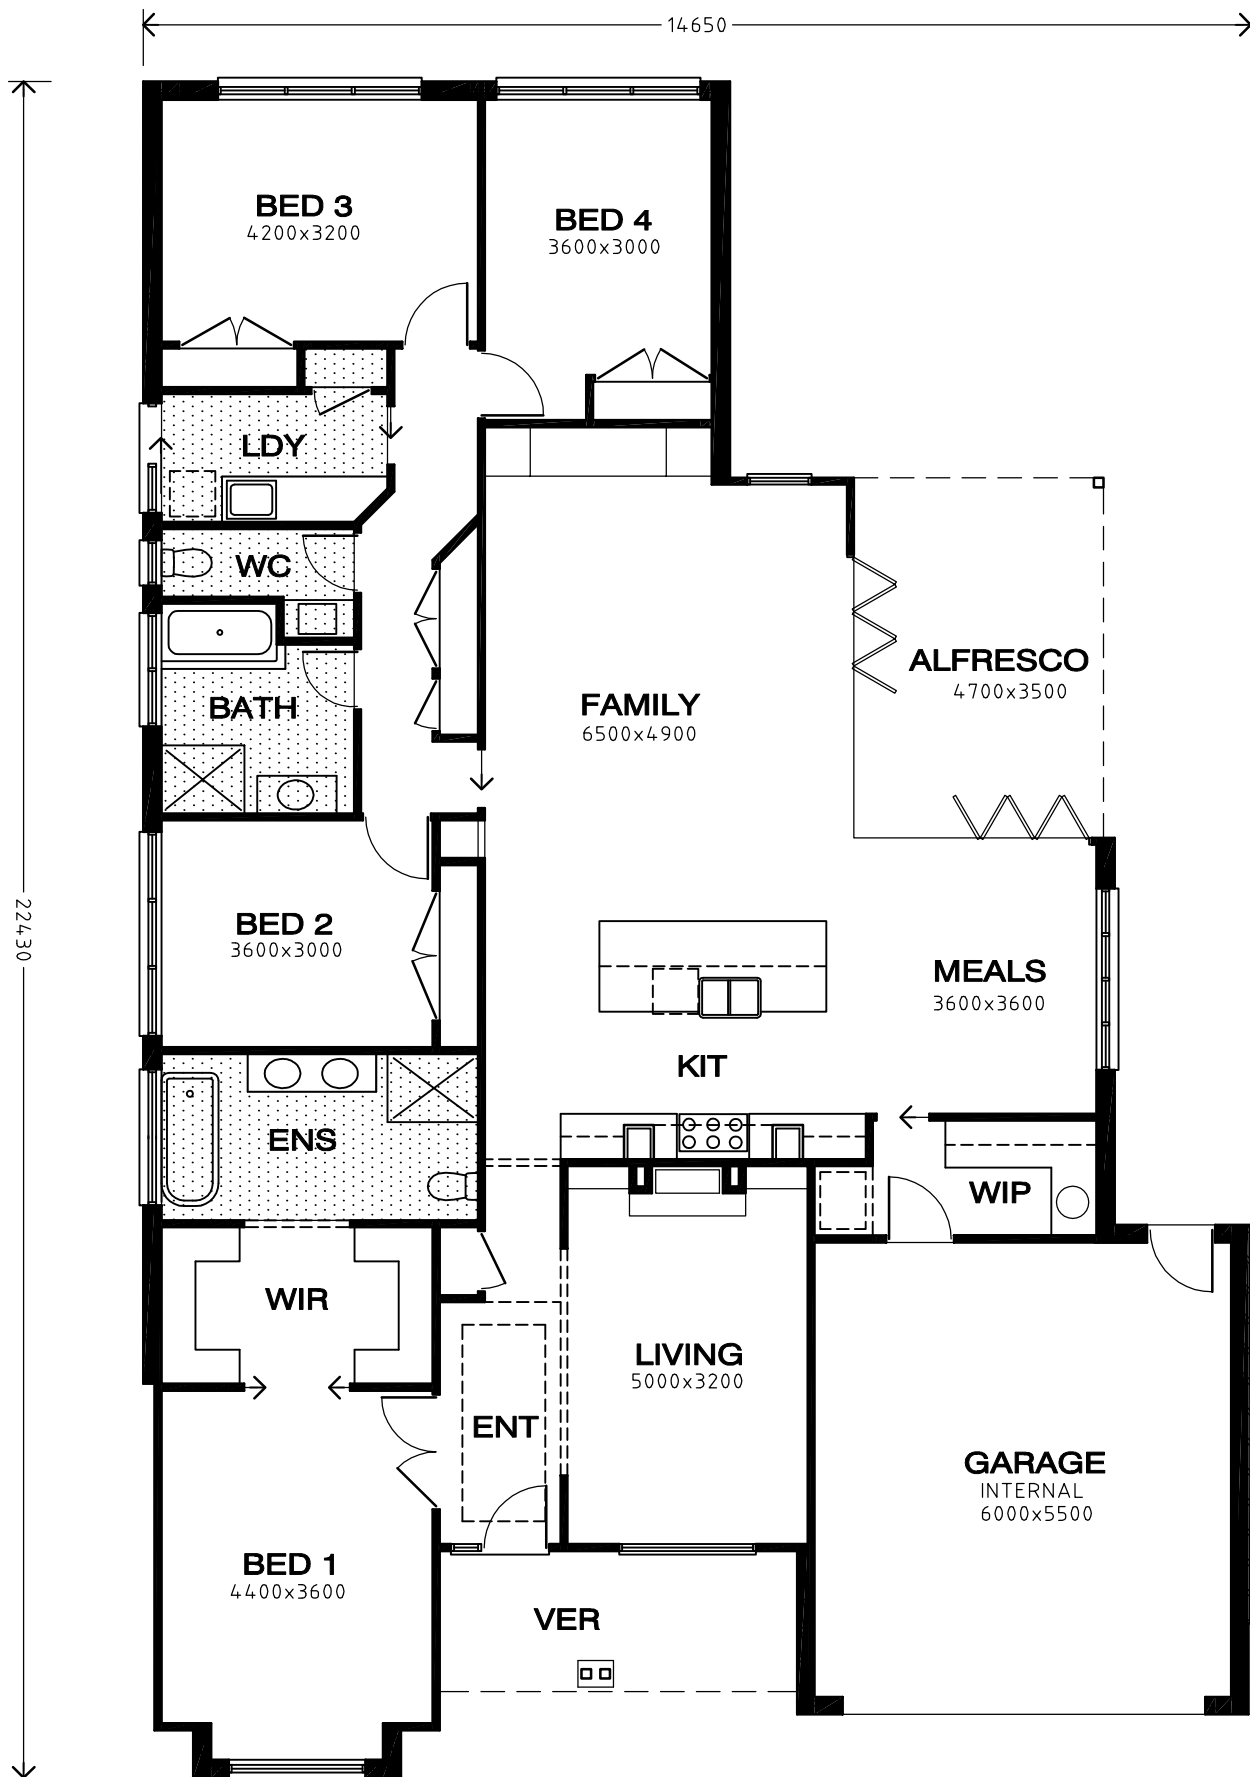

NOMINAL ROOM
SIZES SHOWN

AREA ANALYSIS

| | | | |
|-------------------|----------------------------|----------|----------------|
| RESIDENCE | 188.12m ² | - | 20.25sq |
| GARAGE | 36.91m ² | - | 3.97sq |
| VER | 8.51m ² | - | 0.92sq |
| ALFRESCO | 19.04m ² | - | 2.05sq |
| TOTAL AREA | 252.58m² | - | 27.19sq |

© THIS DRAWING IS COPYRIGHT
NO PART MAY BE REPRODUCED WITHOUT THE PERMISSION
OF PREMIER BUILDERS GROUP PTY LTD

JAMIESON LODGE 271

NOMINAL ROOM
SIZES SHOWN

AREA ANALYSIS

| | | |
|-------------------|----------------------------|------------------|
| RESIDENCE | 200.72m ² | - 21.60sq |
| GARAGE | 36.91m ² | - 3.97sq |
| VER | 8.51m ² | - 0.92sq |
| ALFRESCO | 16.11m ² | - 1.73sq |
| TOTAL AREA | 262.25m² | - 28.23sq |

© THIS DRAWING IS COPYRIGHT
NO PART MAY BE REPRODUCED WITHOUT THE PERMISSION
OF PREMIER BUILDERS GROUP PTY LTD

JAMIESON LODGE 282

NOMINAL ROOM
SIZES SHOWN

AREA ANALYSIS

| | | | |
|-------------------|----------------------------|----------|----------------|
| RESIDENCE | 227.70m ² | - | 24.51sq |
| GARAGE | 36.91m ² | - | 3.97sq |
| VER | 8.51m ² | - | 0.92sq |
| ALFRESCO | 16.11m ² | - | 1.73sq |
| TOTAL AREA | 289.23m² | - | 31.13sq |