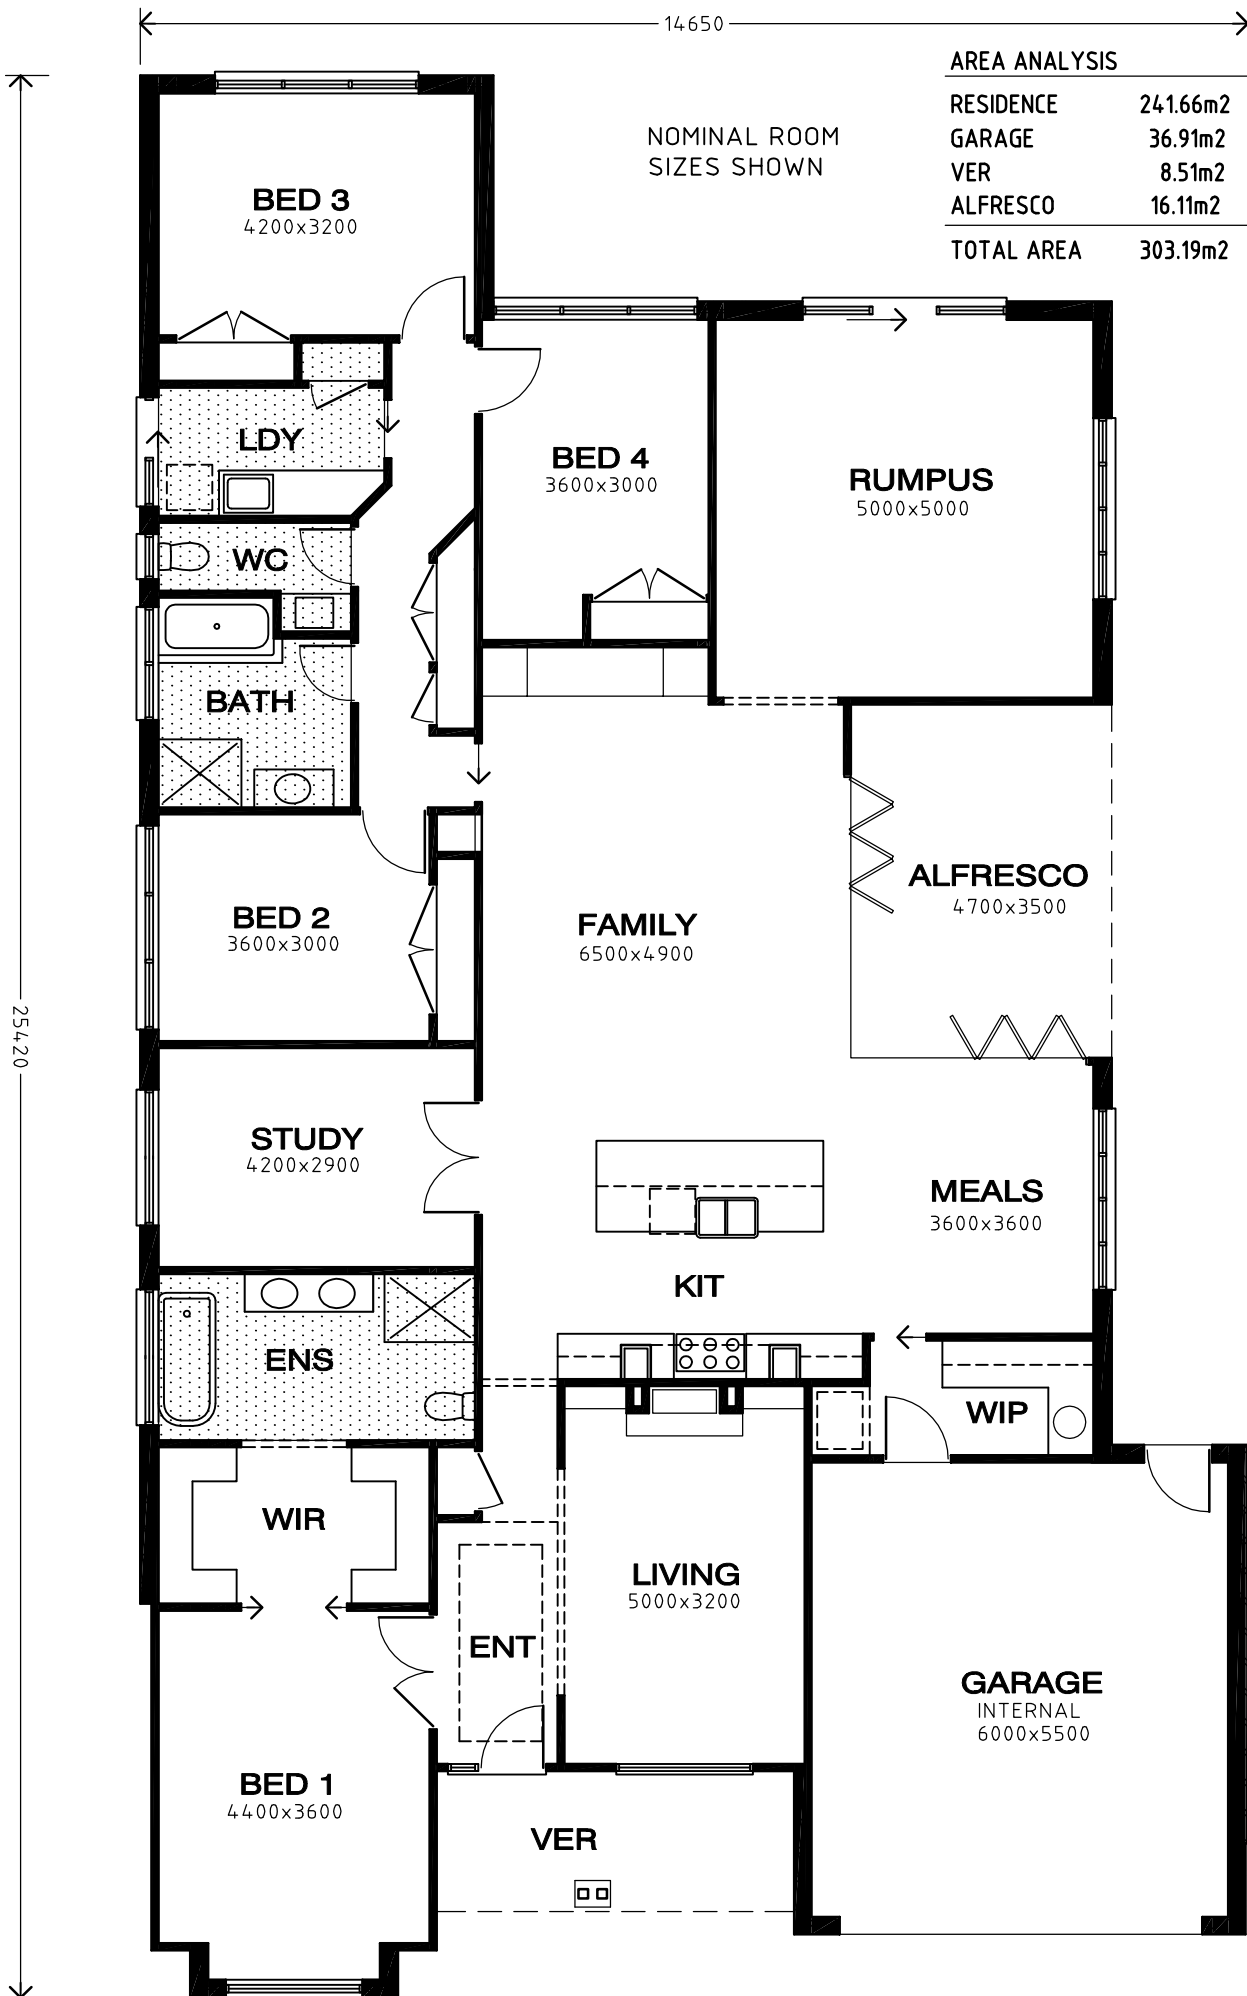

© THIS DRAWING IS COPYRIGHT
NO PART MAY BE REPRODUCED WITHOUT THE PERMISSION
OF PREMIER BUILDERS GROUP PTY LTD

JAMIESON LODGE 271

NOMINAL ROOM
SIZES SHOWN

AREA ANALYSIS

| | | |
|-------------------|----------------------------|------------------|
| RESIDENCE | 200.72m ² | - 21.60sq |
| GARAGE | 36.91m ² | - 3.97sq |
| VER | 8.51m ² | - 0.92sq |
| ALFRESCO | 16.11m ² | - 1.73sq |
| TOTAL AREA | 262.25m² | - 28.23sq |

© THIS DRAWING IS COPYRIGHT
NO PART MAY BE REPRODUCED WITHOUT THE PERMISSION
OF PREMIER BUILDERS GROUP PTY LTD

JAMIESON LODGE 282

NOMINAL ROOM
SIZES SHOWN

AREA ANALYSIS

| | | | |
|-------------------|----------------------------|----------|----------------|
| RESIDENCE | 227.70m ² | - | 24.51sq |
| GARAGE | 36.91m ² | - | 3.97sq |
| VER | 8.51m ² | - | 0.92sq |
| ALFRESCO | 16.11m ² | - | 1.73sq |
| TOTAL AREA | 289.23m² | - | 31.13sq |

© THIS DRAWING IS COPYRIGHT
NO PART MAY BE REPRODUCED WITHOUT THE PERMISSION
OF PREMIER BUILDERS GROUP PTY LTD

JAMIESON LODGE 311

AREA ANALYSIS

| | | | |
|-------------------|----------------------------|---|----------------|
| RESIDENCE | 241.66m ² | - | 26.01sq |
| GARAGE | 36.91m ² | - | 3.97sq |
| VER | 8.51m ² | - | 0.92sq |
| ALFRESCO | 16.11m ² | - | 1.73sq |
| TOTAL AREA | 303.19m² | - | 32.64sq |

NOMINAL ROOM SIZES SHOWN

© THIS DRAWING IS COPYRIGHT
 NO PART MAY BE REPRODUCED WITHOUT THE PERMISSION
 OF PREMIER BUILDERS GROUP PTY LTD

JAMIESON LODGE 326