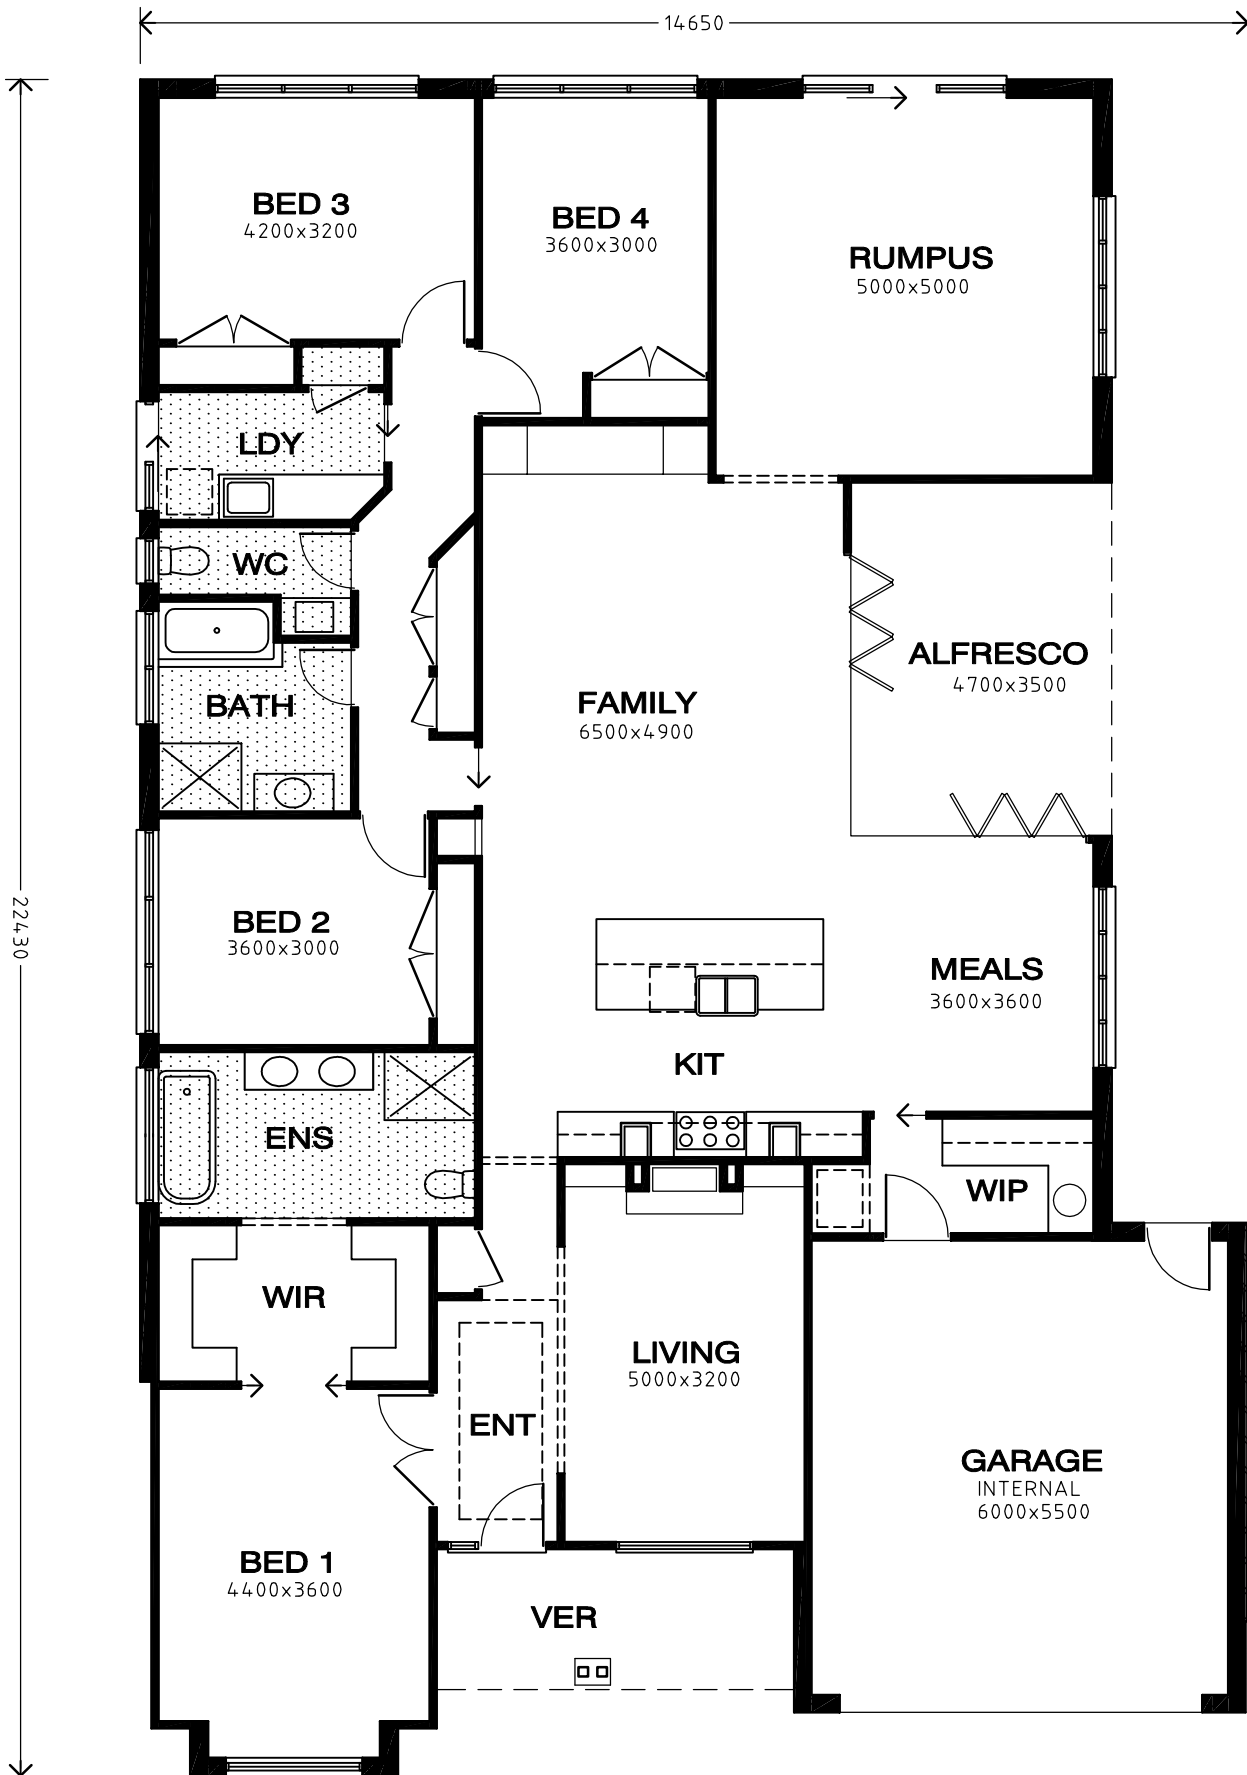

NOMINAL ROOM
SIZES SHOWN

AREA ANALYSIS

| | | | |
|-------------------|----------------------------|----------|----------------|
| RESIDENCE | 188.12m ² | - | 20.25sq |
| GARAGE | 36.91m ² | - | 3.97sq |
| VER | 8.51m ² | - | 0.92sq |
| ALFRESCO | 19.04m ² | - | 2.05sq |
| TOTAL AREA | 252.58m² | - | 27.19sq |

© THIS DRAWING IS COPYRIGHT
NO PART MAY BE REPRODUCED WITHOUT THE PERMISSION
OF PREMIER BUILDERS GROUP PTY LTD

JAMIESON LODGE 271

NOMINAL ROOM
SIZES SHOWN

AREA ANALYSIS

| | | |
|-------------------|----------------------------|------------------|
| RESIDENCE | 200.72m ² | - 21.60sq |
| GARAGE | 36.91m ² | - 3.97sq |
| VER | 8.51m ² | - 0.92sq |
| ALFRESCO | 16.11m ² | - 1.73sq |
| TOTAL AREA | 262.25m² | - 28.23sq |

© THIS DRAWING IS COPYRIGHT
NO PART MAY BE REPRODUCED WITHOUT THE PERMISSION
OF PREMIER BUILDERS GROUP PTY LTD

JAMIESON LODGE 282

NOMINAL ROOM
SIZES SHOWN

AREA ANALYSIS

| | | | |
|-------------------|----------------------------|----------|----------------|
| RESIDENCE | 227.70m ² | - | 24.51sq |
| GARAGE | 36.91m ² | - | 3.97sq |
| VER | 8.51m ² | - | 0.92sq |
| ALFRESCO | 16.11m ² | - | 1.73sq |
| TOTAL AREA | 289.23m² | - | 31.13sq |

© THIS DRAWING IS COPYRIGHT
NO PART MAY BE REPRODUCED WITHOUT THE PERMISSION
OF PREMIER BUILDERS GROUP PTY LTD

JAMIESON LODGE 311

AREA ANALYSIS

| | | | |
|-------------------|----------------------------|---|----------------|
| RESIDENCE | 241.66m ² | - | 26.01sq |
| GARAGE | 36.91m ² | - | 3.97sq |
| VER | 8.51m ² | - | 0.92sq |
| ALFRESCO | 16.11m ² | - | 1.73sq |
| TOTAL AREA | 303.19m² | - | 32.64sq |